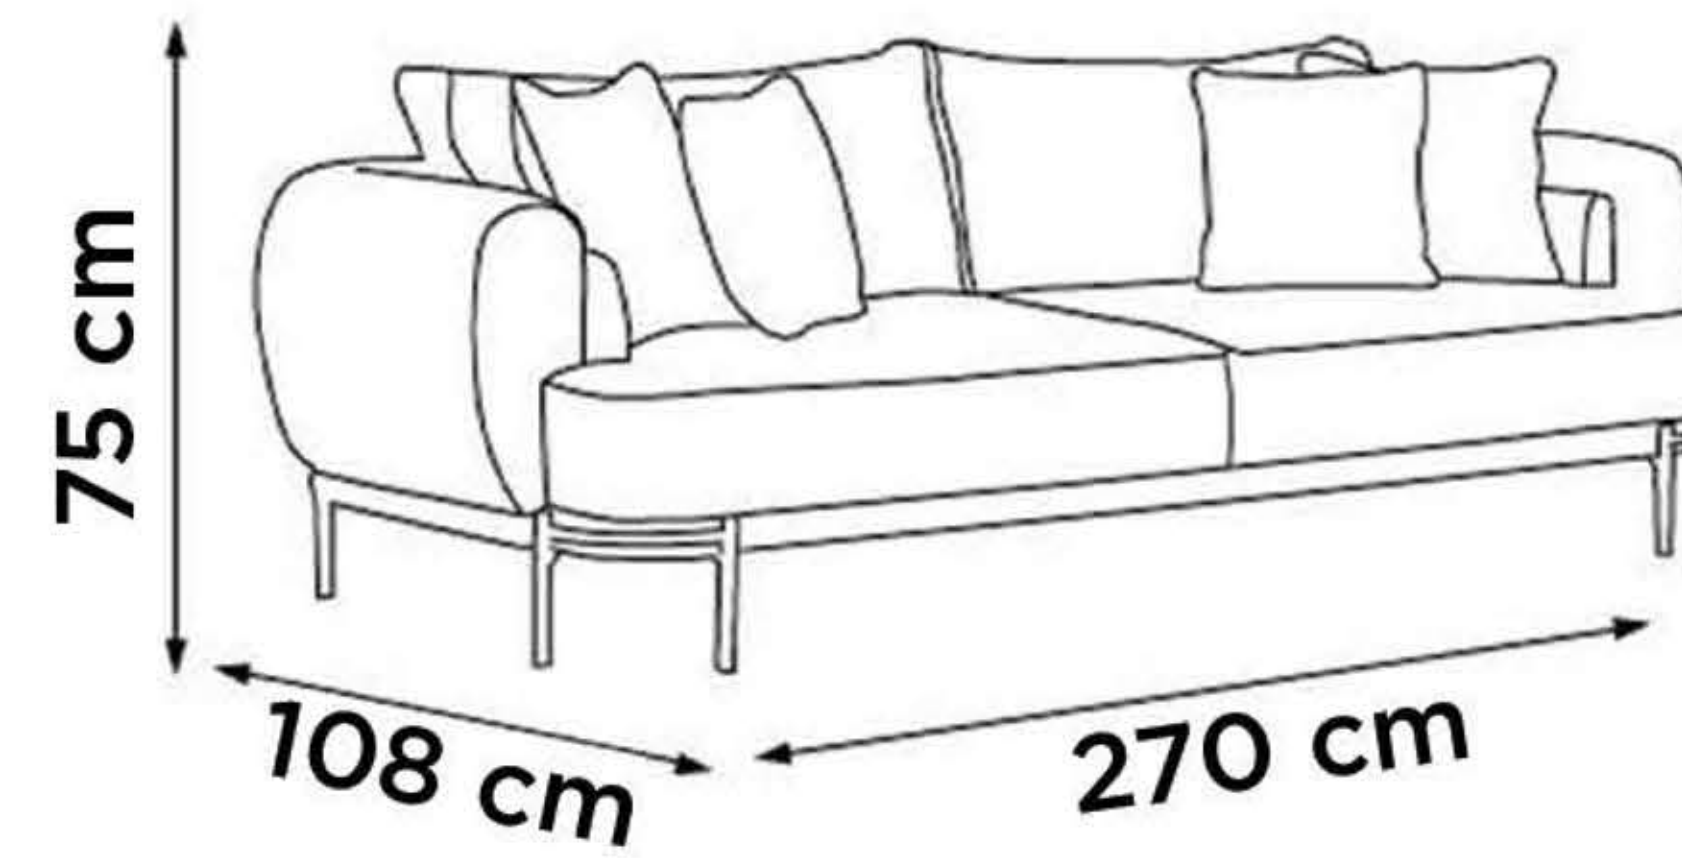

LEXUS

Koltuk Takımı

Main Material: Hornbeam Wood + Contra Seating Sponge : 30 d + Feather Sponge
Metal Furniture Leg
Fabric: 40% Polyester 60% Polypropylene
Sound System Can Be Added