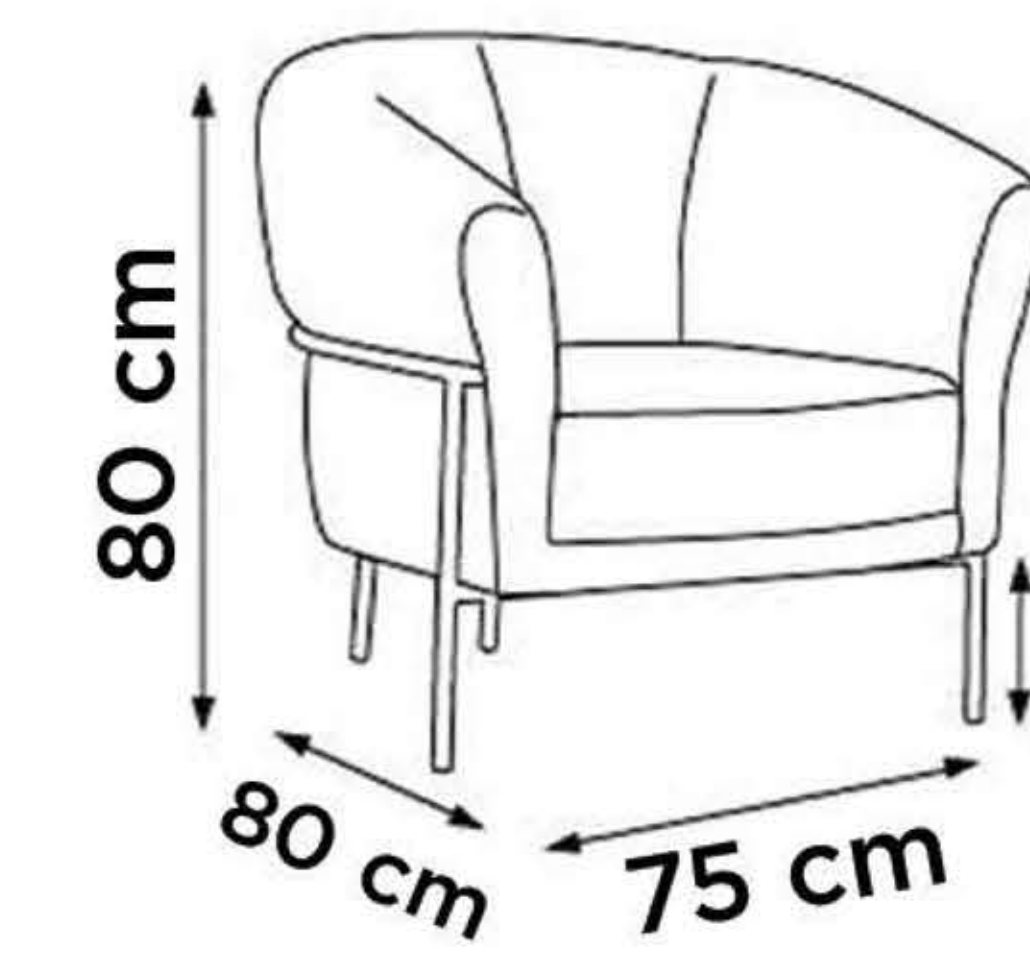

LEXUS

Koltuk Takımı

Main Material: Hornbeam Wood + Contra Seating Sponge : 30 d + Feather Sponge
Metal Furniture Leg
Fabric: 40% Polyester 60% Polypropylene
Sound System Can Be Added